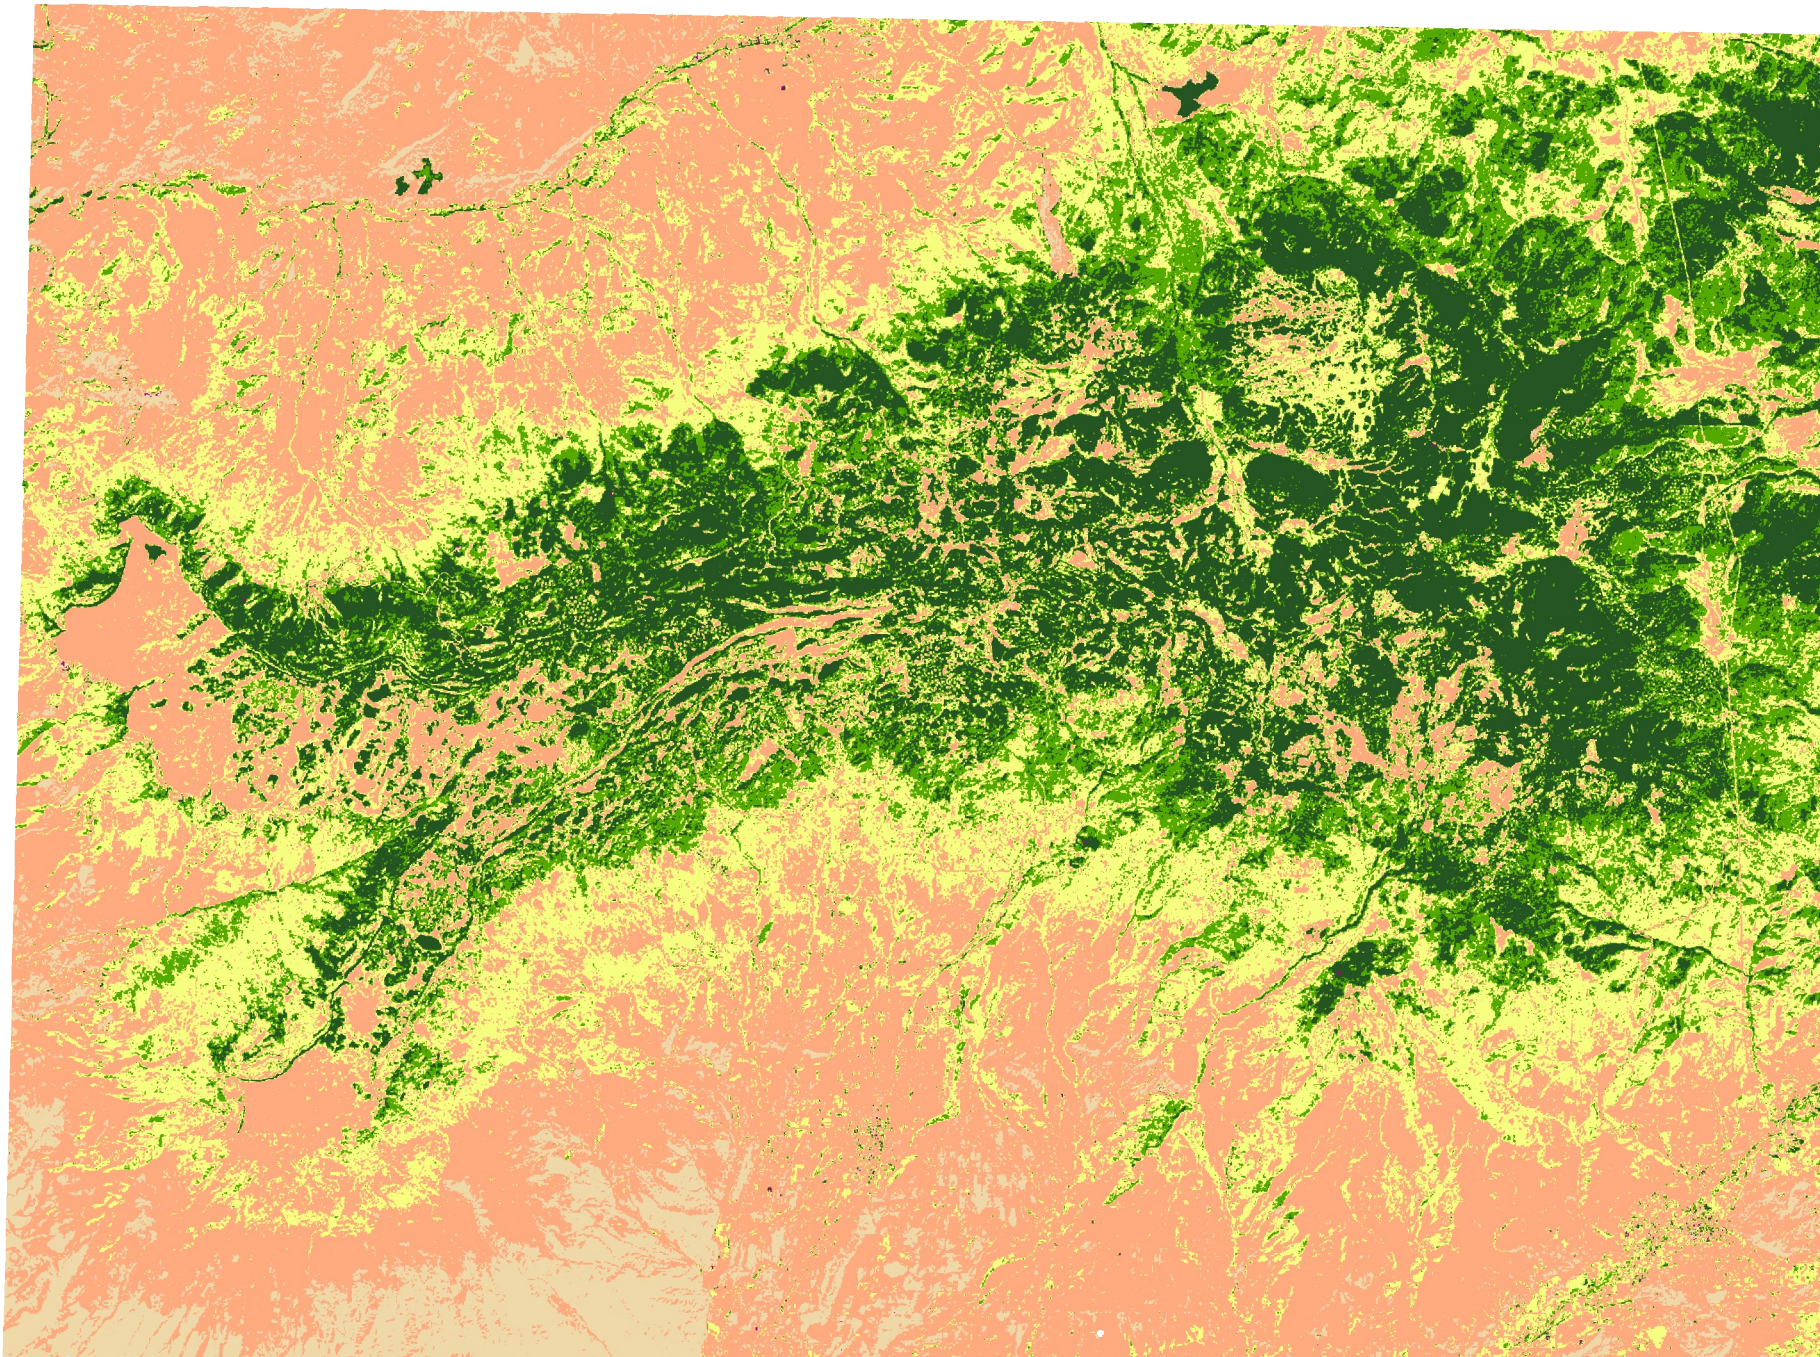

Grand Mesa, CO | RGB Imagery | Landsat Imagery for August 9th, 2025

William Hecker IV | February 16th, 2026

-  Water
-  Evergreen Forest
-  Barren
-  Canyon
-  Agriculture
-  Urban
-  Grassland
-  DeciduousForest

2.5 5 7.5 10 km

Projection: WGS84

Credits:
Landsat Imagery,
QGIS, Semi-Automatic
Classification Plugin